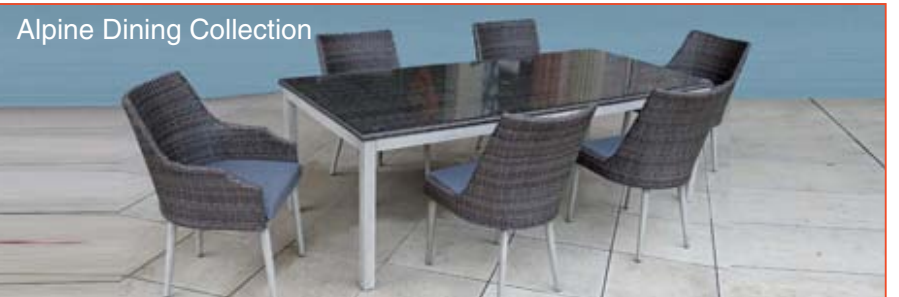

Alpine Dining Collection