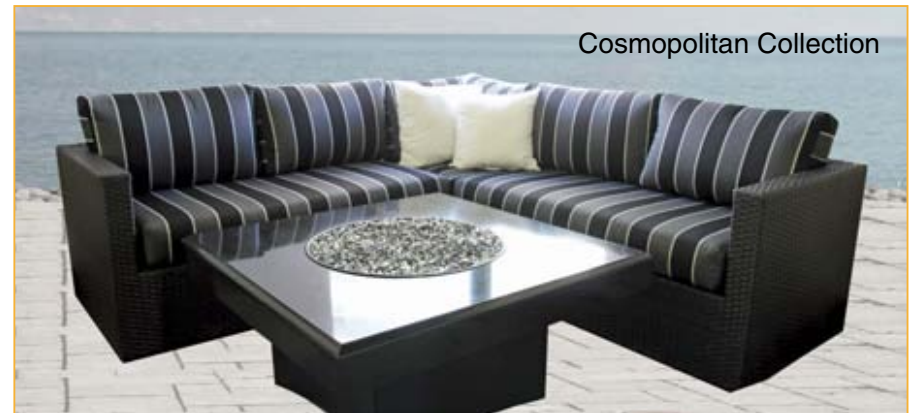

Phoenix Collection

Cosmopolitan Collection