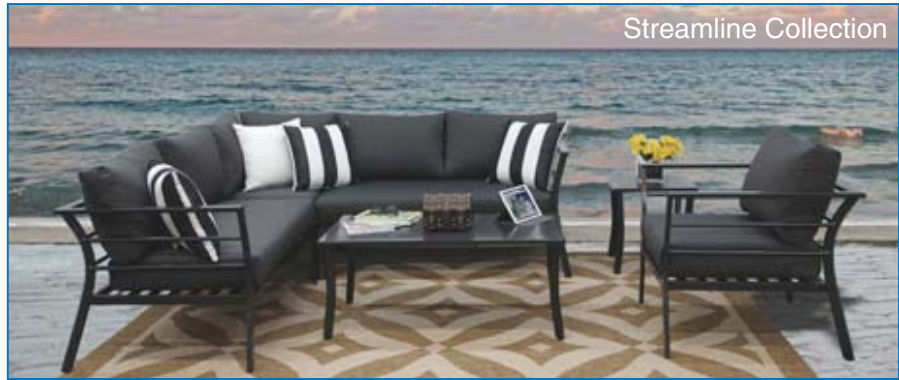

Streamline Collection